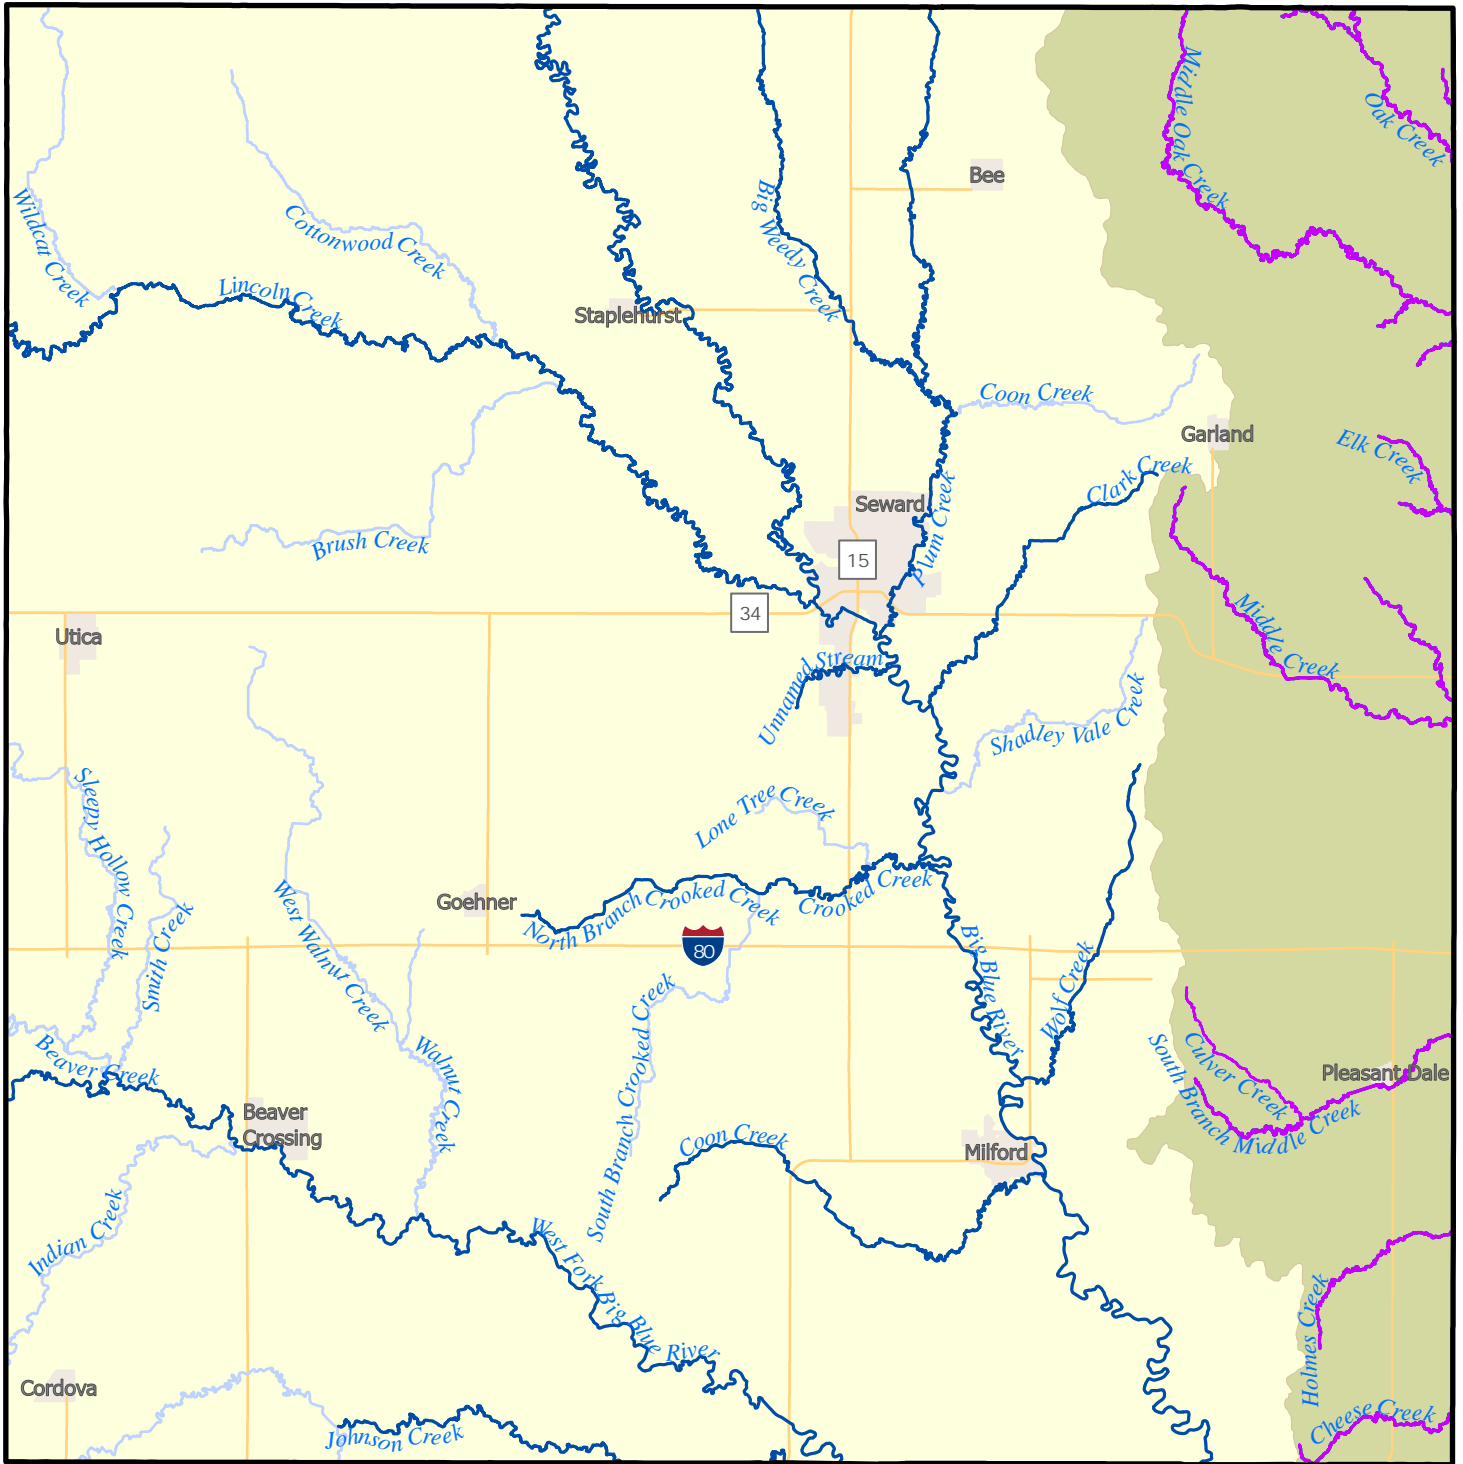

Seward County Streams

Legend

- Major Streams
- Minor Streams
- Streams Outside Big Blue Watershed
- Big Blue Watershed
- Lower Platte Watershed

Total length of all Big Blue Watershed Streams: 312.00 miles

Total length of major Big Blue Watershed streams: 216.46 miles