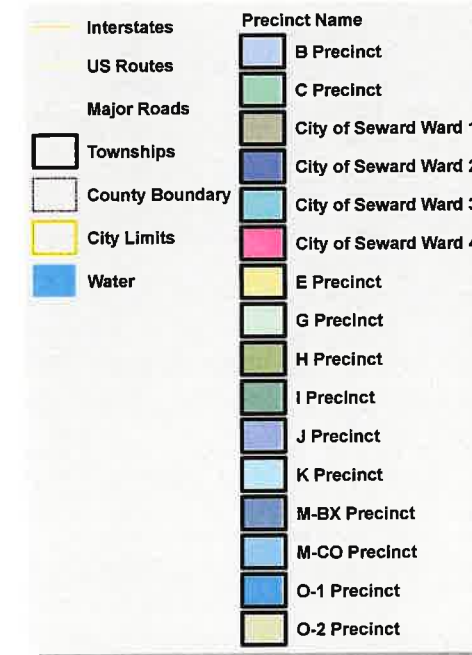

# SEWARD COUNTY 2021 COMMISSIONERS DISTRICTS FINAL

DISTRICT	2020 Census	Target	Dev.	Difference
1	3,404	3,522	-3.35%	-118
2	3,583	3,522	1.73%	61
3	3,387	3,522	-3.83%	-135
4	3,674	3,522	4.32%	152
5	3,561	3,522	1.11%	39
<b>Total</b>	<b>17,609</b>			

# SEWARD COUNTY 2021 COMMISSIONERS DISTRICTS FINAL - CITY OF SEWARD, NE

DISTRICT	2020 Census	Target	Dev.	Difference
1	3,404	3,522	-3.35%	-118
2	3,583	3,522	1.73%	61
3	3,387	3,522	-3.83%	-135
4	3,674	3,522	4.32%	152
5	3,561	3,522	1.11%	39
<b>Total</b>	<b>17,609</b>			

# SEWARD COUNTY 2021 VOTING PRECINCTS

Precinct Name	Registered Voters
B Precinct	216
C Precinct	524
City of Seward Ward 1	1,362
City of Seward Ward 2	1,351
City of Seward Ward 3	1,151
City of Seward Ward 4	820
E Precinct	685
G Precinct	344
H Precinct	920
I Precinct	883
J Precinct	266
K Precinct	499
M-BX Precinct	672
M-CO Precinct	157
O-1 Precinct	700
O-2 Precinct	881
<b>Total</b>	<b>11,431</b>

#### G Precinct

Precinct Name	Symbol
City of Seward Ward 1	Grey fill
City of Seward Ward 2	Purple fill
City of Seward Ward 3	Light blue fill
City of Seward Ward 4	Pink fill
G Precinct	Light green fill
J Precinct	Blue fill
Interstates	Thick yellow line
US Routes	Thin yellow line
Major Roads	Thin grey line
Local Road	Thin black line
Streams	Blue line
City Limits	Yellow outline
Water	Blue fill