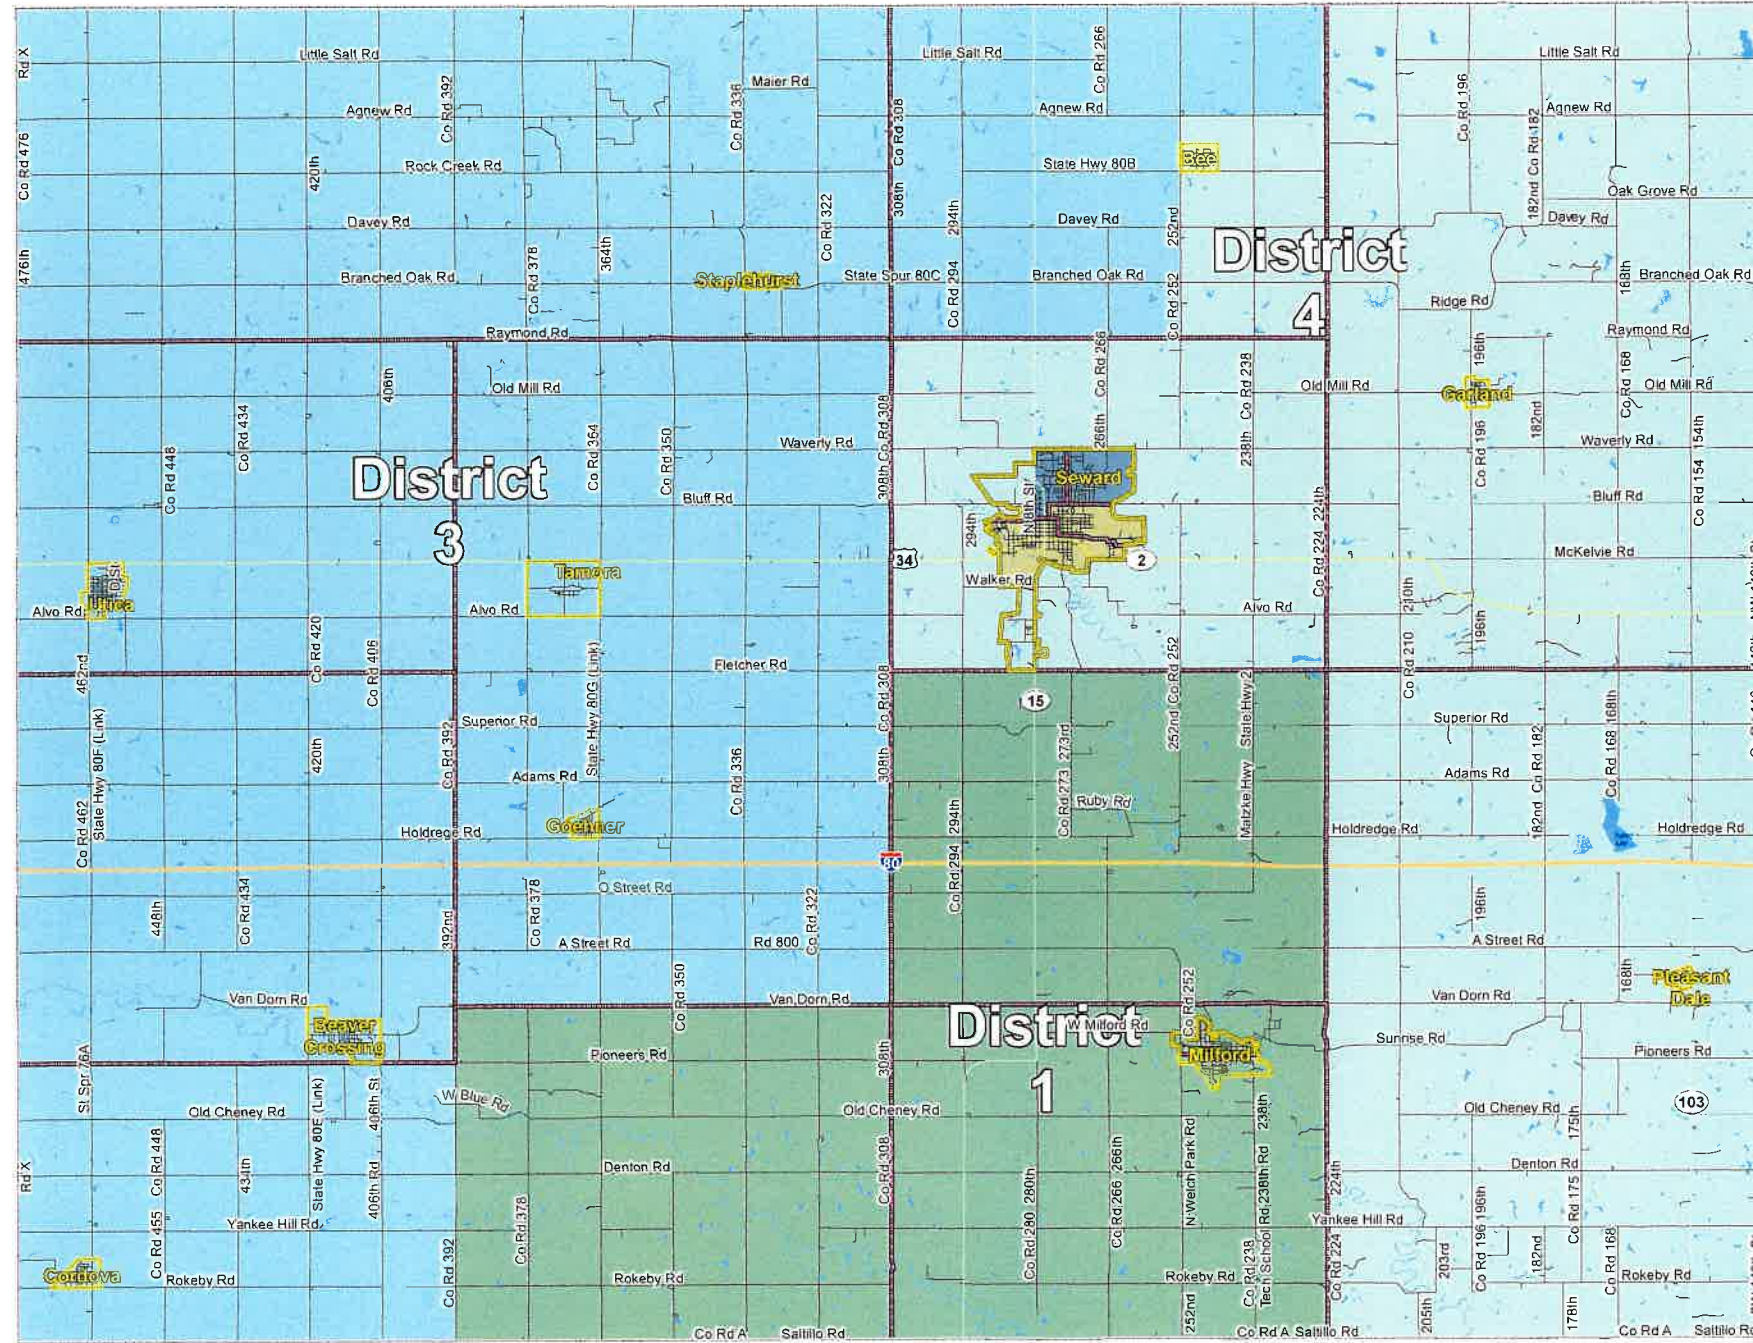

# SEWARD COUNTY 2021 COMMISSIONERS DISTRICTS FINAL

DISTRICT	2020 Census	Target	Dev.	Difference
1	3,404	3,522	-3.35%	-118
2	3,583	3,522	1.73%	61
3	3,387	3,522	-3.83%	-135
4	3,674	3,522	4.32%	152
5	3,561	3,522	1.11%	39
<b>Total</b>	<b>17,609</b>			

# SEWARD COUNTY 2021 COMMISSIONERS DISTRICTS FINAL - CITY OF SEWARD, NE

DISTRICT	2020 Census	Target	Dev.	Difference
1	3,404	3,522	-3.35%	-118
2	3,583	3,522	1.73%	61
3	3,387	3,522	-3.83%	-135
4	3,674	3,522	4.32%	152
5	3,561	3,522	1.11%	39
<b>Total</b>	<b>17,609</b>			

# SEWARD COUNTY

#### G Precinct

Precinct Name	Symbol
City of Seward Ward 1	Grey fill
City of Seward Ward 2	Purple fill
City of Seward Ward 3	Light blue fill
City of Seward Ward 4	Pink fill
G Precinct	Light green fill
J Precinct	Blue fill
Interstates	Thick yellow line
US Routes	Thin yellow line
Major Roads	Thin grey line
Local Road	Thin black line
Streams	Blue line
City Limits	Yellow outline
Water	Blue fill