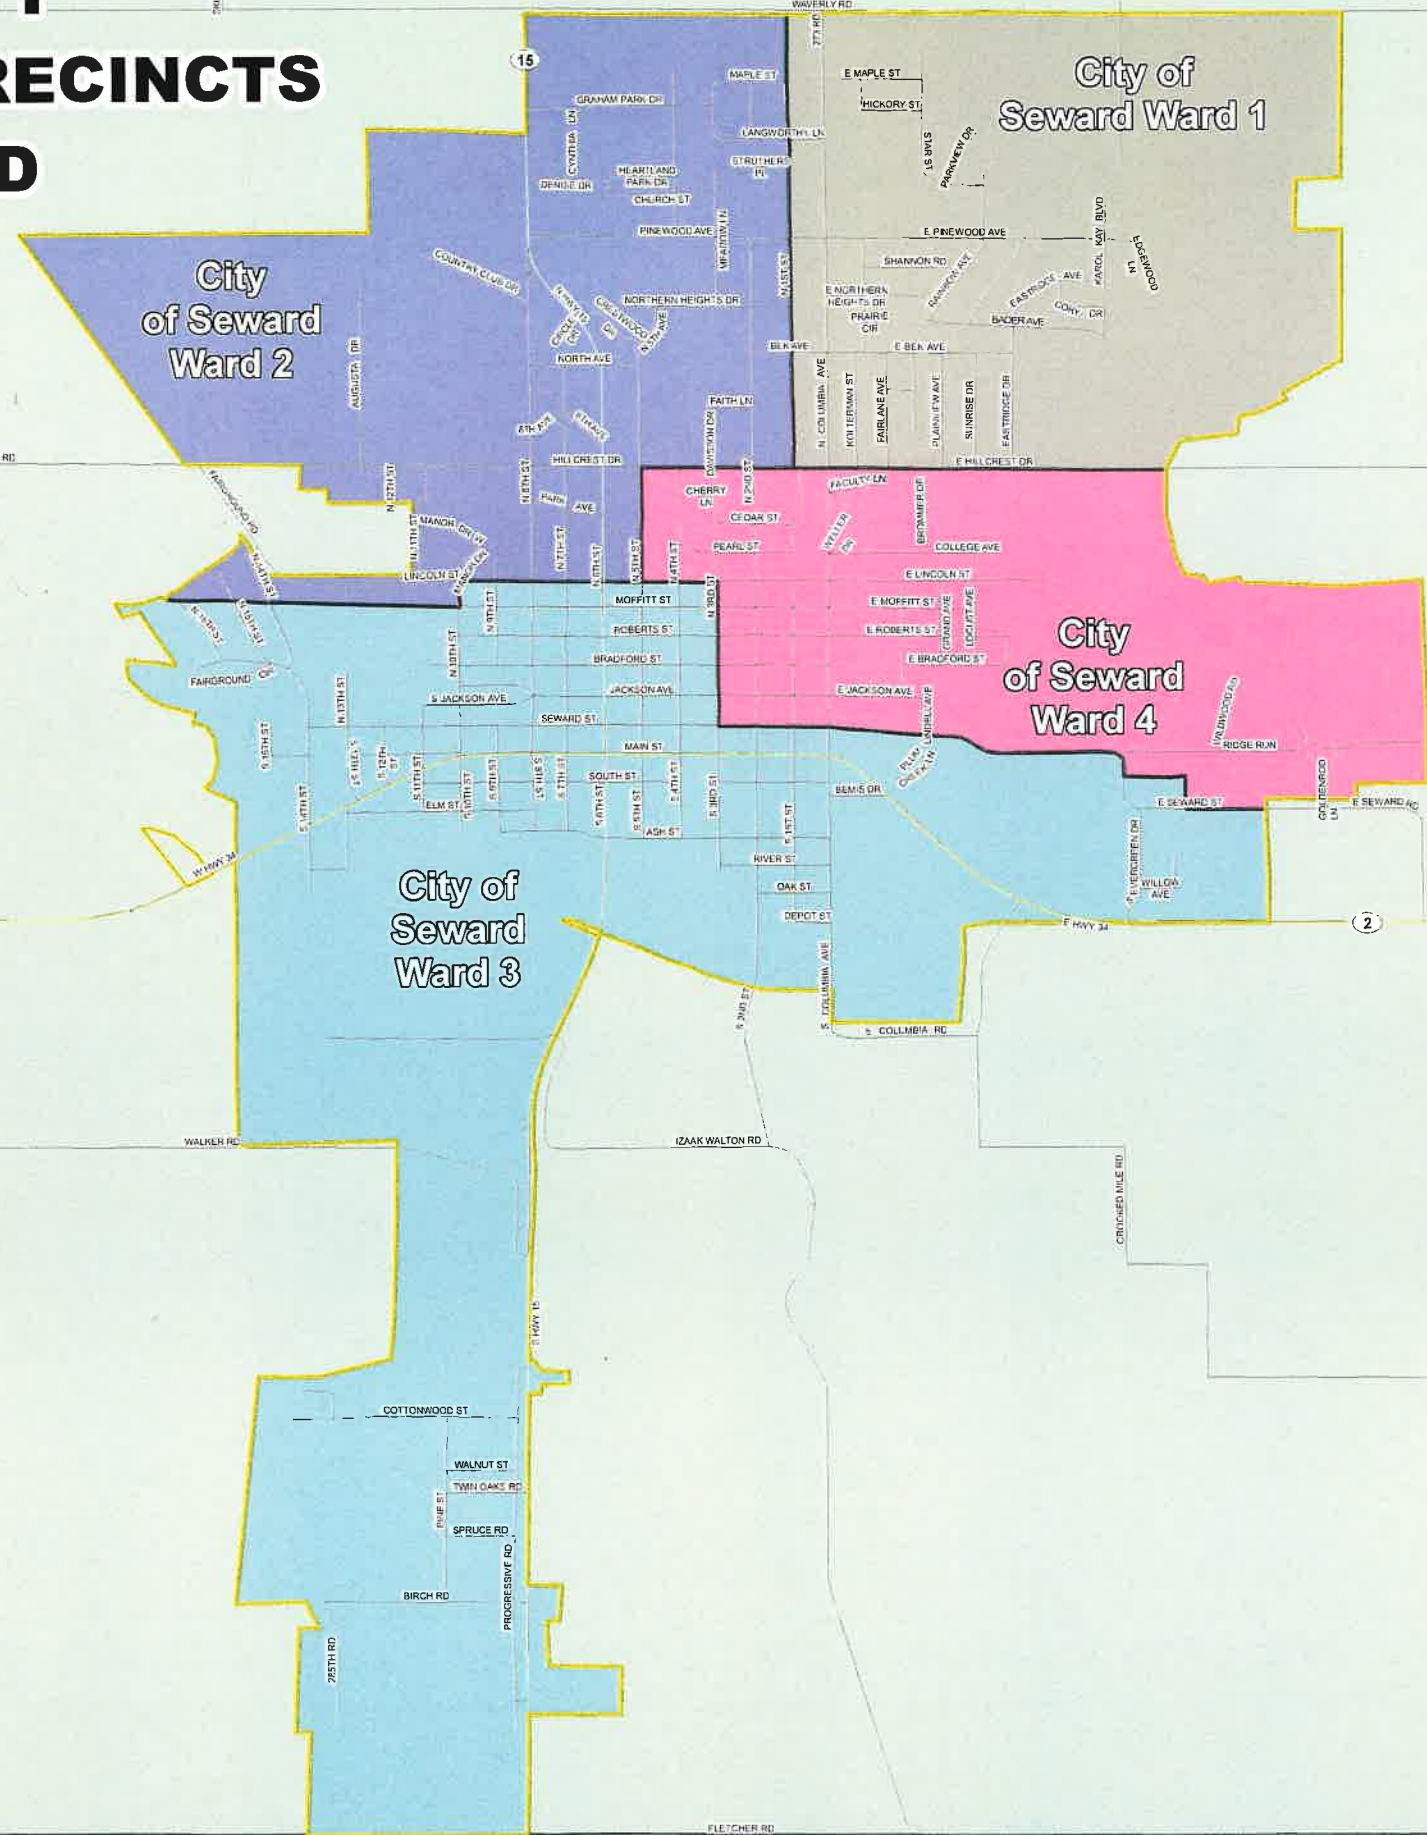

# SEWARD COUNTY 2021 VOTING PRECINCTS

Precinct Name	Registered Voters
B Precinct	216
C Precinct	524
City of Seward Ward 1	1,362
City of Seward Ward 2	1,351
City of Seward Ward 3	1,151
City of Seward Ward 4	820
E Precinct	685
G Precinct	344
H Precinct	920
I Precinct	883
J Precinct	266
K Precinct	499
M-BX Precinct	672
M-CO Precinct	157
O-1 Precinct	700
O-2 Precinct	881
<b>Total</b>	<b>11,431</b>

# SEWARD COUNTY

## 2021 VOTING PRECINCTS

#### G Precinct

Precinct Name	Symbol
City of Seward Ward 1	Grey fill
City of Seward Ward 2	Purple fill
City of Seward Ward 3	Light blue fill
City of Seward Ward 4	Pink fill
G Precinct	Light green fill
J Precinct	Blue fill
Interstates	Thick yellow line
US Routes	Thin yellow line
Major Roads	Thin grey line
Local Road	Thin black line
Streams	Blue line
City Limits	Yellow outline
Water	Blue fill