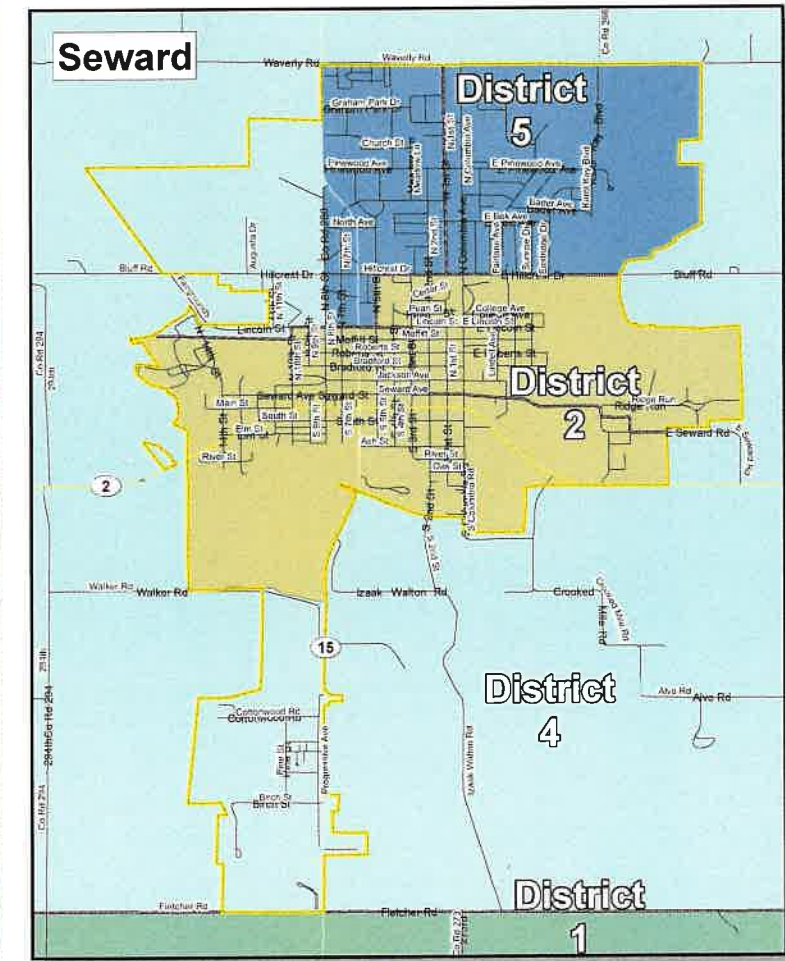

# SEWARD COUNTY 2021 COMMISSIONERS DISTRICTS FINAL

DISTRICT	2020 Census	Target	Dev.	Difference
1	3,404	3,522	-3.35%	-118
2	3,583	3,522	1.73%	61
3	3,387	3,522	-3.83%	-135
4	3,674	3,522	4.32%	152
5	3,561	3,522	1.11%	39
<b>Total</b>	<b>17,609</b>			

# SEWARD COUNTY 2021 COMMISSIONERS DISTRICTS FINAL - CITY OF SEWARD, NE

DISTRICT	2020 Census	Target	Dev.	Difference
1	3,404	3,522	-3.35%	-118
2	3,583	3,522	1.73%	61
3	3,387	3,522	-3.83%	-135
4	3,674	3,522	4.32%	152
5	3,561	3,522	1.11%	39
<b>Total</b>	<b>17,609</b>			

# SEWARD COUNTY 2021 VOTING PRECINCTS

Precinct Name	Registered Voters
B Precinct	216
C Precinct	524
City of Seward Ward 1	1,362
City of Seward Ward 2	1,351
City of Seward Ward 3	1,151
City of Seward Ward 4	820
E Precinct	685
G Precinct	344
H Precinct	920
I Precinct	883
J Precinct	266
K Precinct	499
M-BX Precinct	672
M-CO Precinct	157
O-1 Precinct	700
O-2 Precinct	881
<b>Total</b>	<b>11,431</b>

#### G Precinct

Precinct Name	Symbol
City of Seward Ward 1	Grey fill
City of Seward Ward 2	Purple fill
City of Seward Ward 3	Light blue fill
City of Seward Ward 4	Pink fill
G Precinct	Light green fill
J Precinct	Blue fill
Interstates	Thick yellow line
US Routes	Thin yellow line
Major Roads	Thin grey line
Local Road	Thin black line
Streams	Blue line
City Limits	Yellow outline
Water	Blue fill