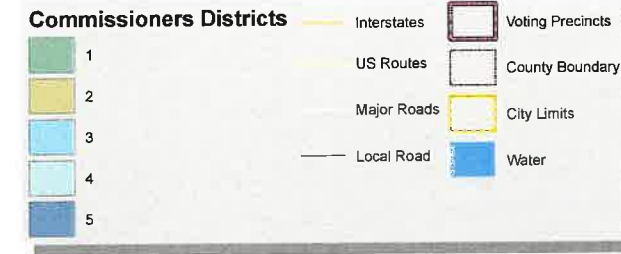

# SEWARD COUNTY 2021 COMMISSIONERS DISTRICTS FINAL

DISTRICT	2020 Census	Target	Dev.	Difference
1	3,404	3,522	-3.35%	-118
2	3,583	3,522	1.73%	61
3	3,387	3,522	-3.83%	-135
4	3,674	3,522	4.32%	152
5	3,561	3,522	1.11%	39
<b>Total</b>	<b>17,609</b>			

# SEWARD COUNTY 2021 COMMISSIONERS DISTRICTS FINAL - CITY OF SEWARD, NE

DISTRICT	2020 Census	Target	Dev.	Difference
1	3,404	3,522	-3.35%	-118
2	3,583	3,522	1.73%	61
3	3,387	3,522	-3.83%	-135
4	3,674	3,522	4.32%	152
5	3,561	3,522	1.11%	39
<b>Total</b>	<b>17,609</b>			