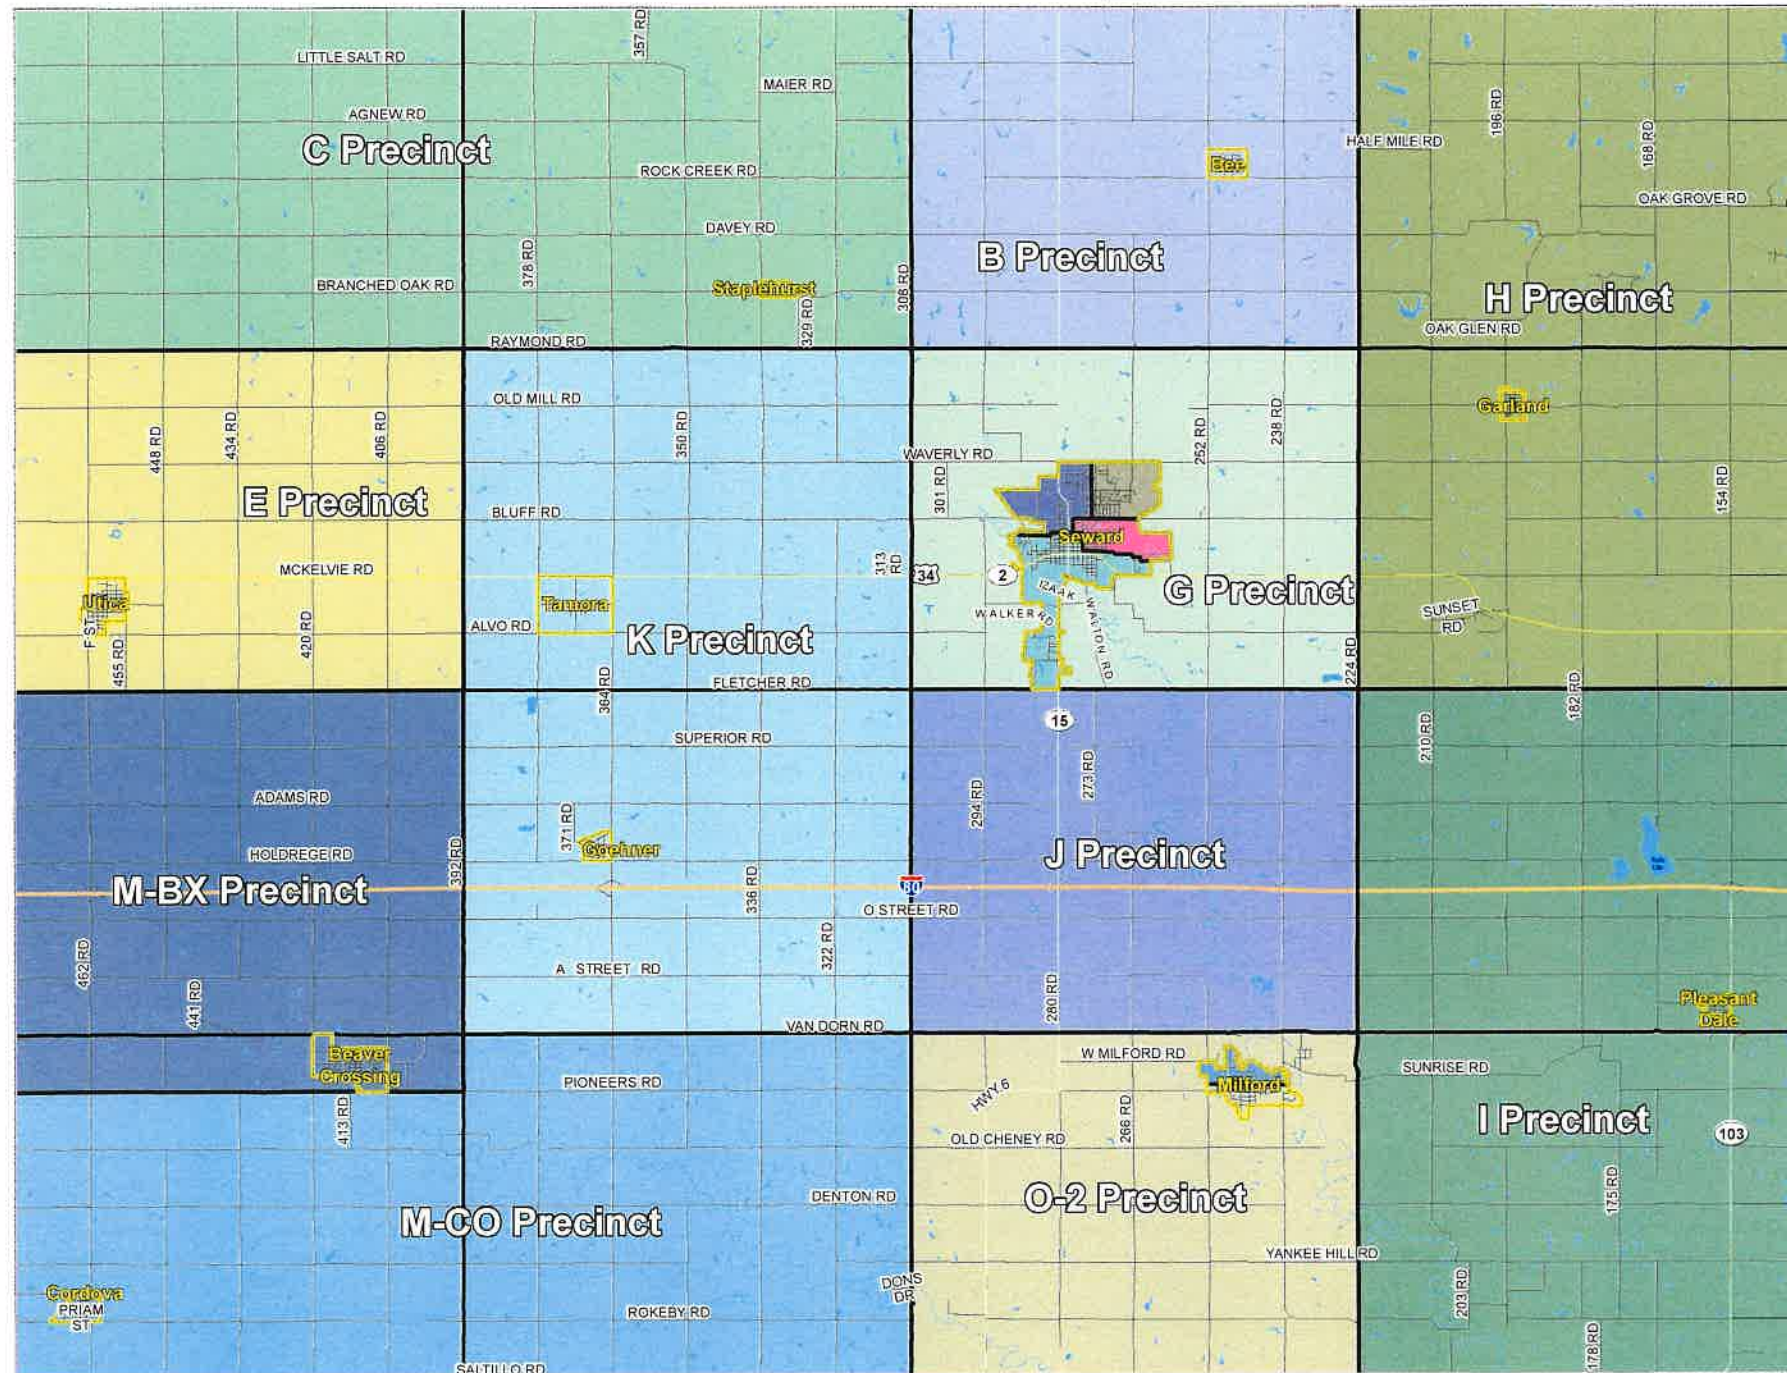

# SEWARD COUNTY 2021 COMMISSIONERS DISTRICTS FINAL

DISTRICT	2020 Census	Target	Dev.	Difference
1	3,404	3,522	-3.35%	-118
2	3,583	3,522	1.73%	61
3	3,387	3,522	-3.83%	-135
4	3,674	3,522	4.32%	152
5	3,561	3,522	1.11%	39
<b>Total</b>	<b>17,609</b>			

# SEWARD COUNTY 2021 COMMISSIONERS DISTRICTS FINAL - CITY OF SEWARD, NE

DISTRICT	2020 Census	Target	Dev.	Difference
1	3,404	3,522	-3.35%	-118
2	3,583	3,522	1.73%	61
3	3,387	3,522	-3.83%	-135
4	3,674	3,522	4.32%	152
5	3,561	3,522	1.11%	39
<b>Total</b>	<b>17,609</b>			

# SEWARD COUNTY 2021 VOTING PRECINCTS

Precinct Name	Registered Voters
B Precinct	216
C Precinct	524
City of Seward Ward 1	1,362
City of Seward Ward 2	1,351
City of Seward Ward 3	1,151
City of Seward Ward 4	820
E Precinct	685
G Precinct	344
H Precinct	920
I Precinct	883
J Precinct	266
K Precinct	499
M-BX Precinct	672
M-CO Precinct	157
O-1 Precinct	700
O-2 Precinct	881
<b>Total</b>	<b>11,431</b>

#### G Precinct

Precinct Name	Symbol
City of Seward Ward 1	Grey fill
City of Seward Ward 2	Purple fill
City of Seward Ward 3	Light blue fill
City of Seward Ward 4	Pink fill
G Precinct	Light green fill
J Precinct	Blue fill
Interstates	Thick yellow line
US Routes	Thin yellow line
Major Roads	Thin grey line
Local Road	Thin black line
Streams	Blue line
City Limits	Yellow outline
Water	Blue fill