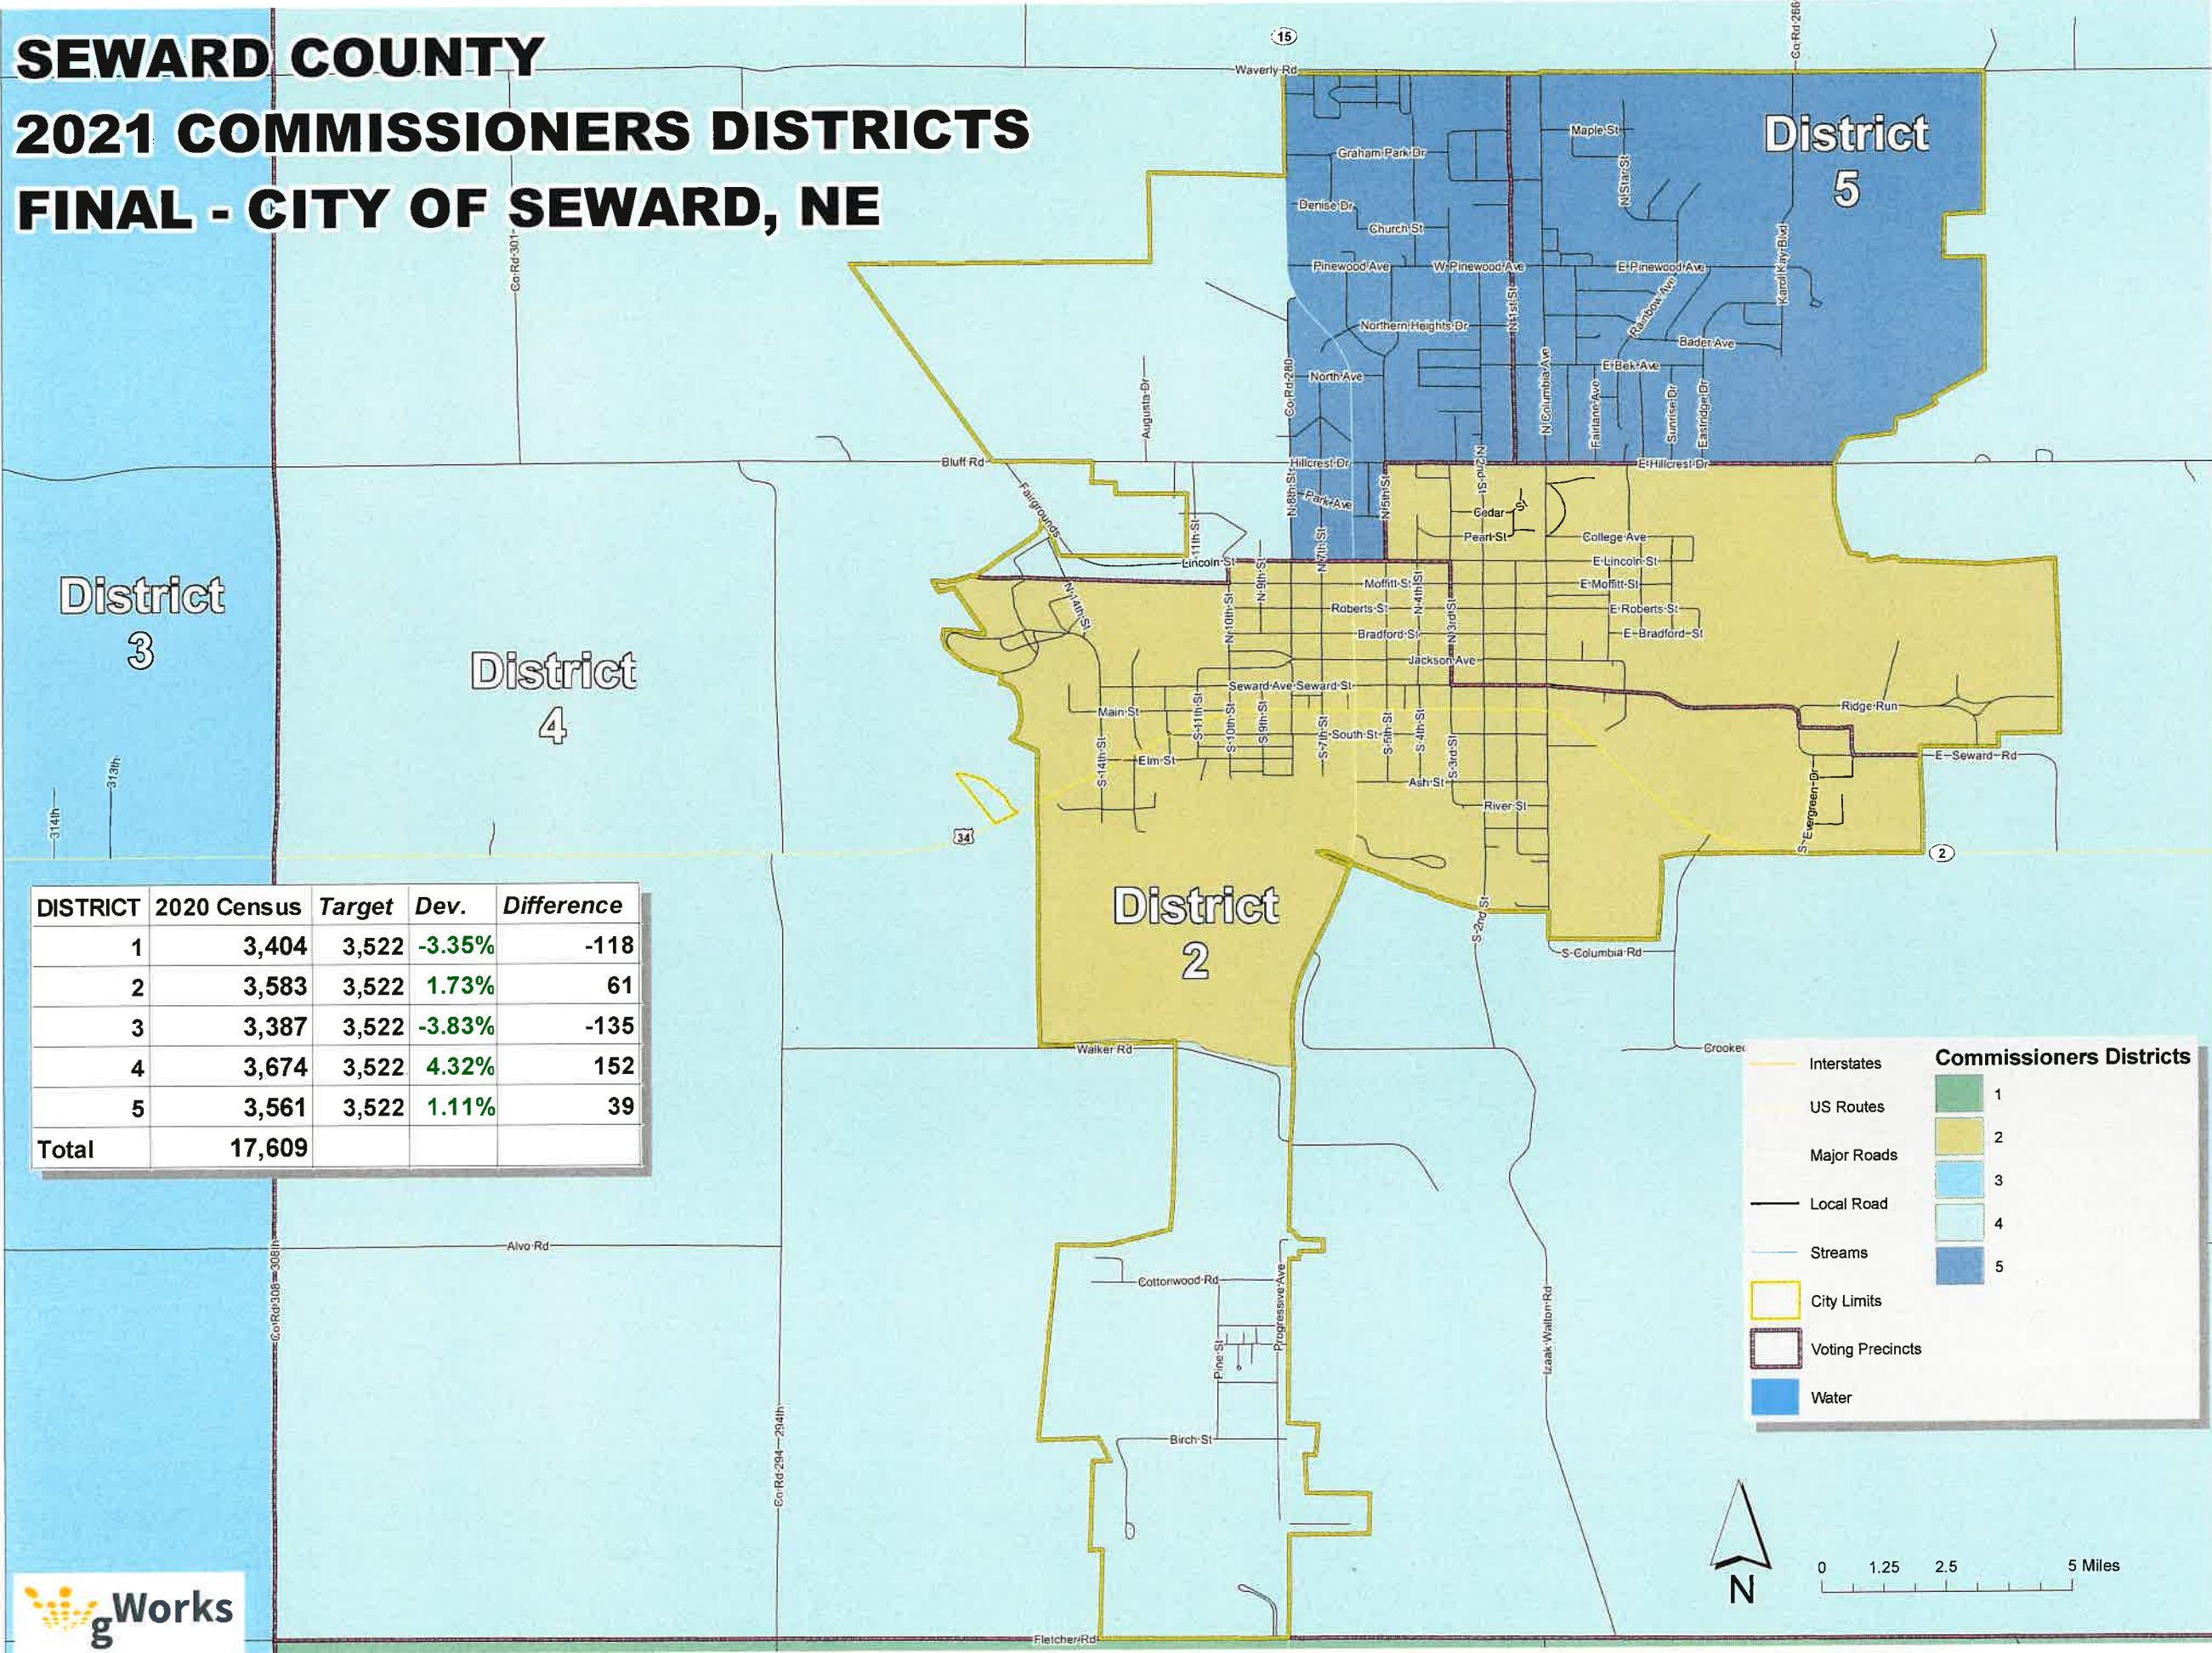

# SEWARD COUNTY 2021 COMMISSIONERS DISTRICTS FINAL

DISTRICT	2020 Census	Target	Dev.	Difference
1	3,404	3,522	-3.35%	-118
2	3,583	3,522	1.73%	61
3	3,387	3,522	-3.83%	-135
4	3,674	3,522	4.32%	152
5	3,561	3,522	1.11%	39
<b>Total</b>	<b>17,609</b>			

# SEWARD COUNTY 2021 COMMISSIONERS DISTRICTS FINAL - CITY OF SEWARD, NE

DISTRICT	2020 Census	Target	Dev.	Difference
1	3,404	3,522	-3.35%	-118
2	3,583	3,522	1.73%	61
3	3,387	3,522	-3.83%	-135
4	3,674	3,522	4.32%	152
5	3,561	3,522	1.11%	39
<b>Total</b>	<b>17,609</b>			

# SEWARD COUNTY

#### G Precinct

Precinct Name	Symbol
City of Seward Ward 1	Grey fill
City of Seward Ward 2	Purple fill
City of Seward Ward 3	Light blue fill
City of Seward Ward 4	Pink fill
G Precinct	Light green fill
J Precinct	Blue fill
Interstates	Thick yellow line
US Routes	Thin yellow line
Major Roads	Thin grey line
Local Road	Thin black line
Streams	Blue line
City Limits	Yellow outline
Water	Blue fill