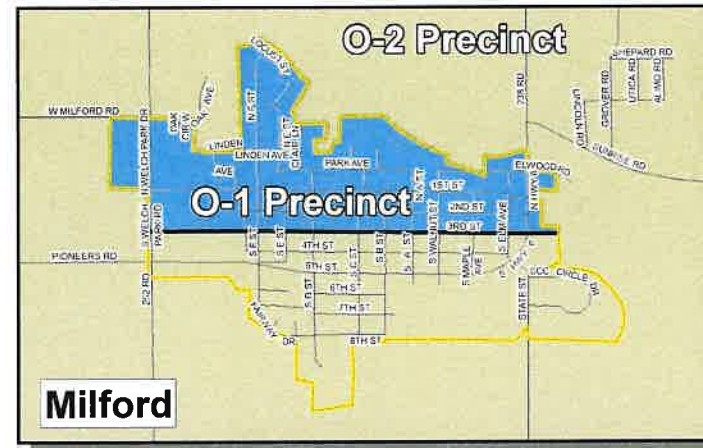

# SEWARD COUNTY 2021 COMMISSIONERS DISTRICTS FINAL

DISTRICT	2020 Census	Target	Dev.	Difference
1	3,404	3,522	-3.35%	-118
2	3,583	3,522	1.73%	61
3	3,387	3,522	-3.83%	-135
4	3,674	3,522	4.32%	152
5	3,561	3,522	1.11%	39
<b>Total</b>	<b>17,609</b>			

# SEWARD COUNTY 2021 COMMISSIONERS DISTRICTS FINAL - CITY OF SEWARD, NE

DISTRICT	2020 Census	Target	Dev.	Difference
1	3,404	3,522	-3.35%	-118
2	3,583	3,522	1.73%	61
3	3,387	3,522	-3.83%	-135
4	3,674	3,522	4.32%	152
5	3,561	3,522	1.11%	39
<b>Total</b>	<b>17,609</b>			

# SEWARD COUNTY 2021 VOTING PRECINCTS

Precinct Name	Registered Voters
B Precinct	216
C Precinct	524
City of Seward Ward 1	1,362
City of Seward Ward 2	1,351
City of Seward Ward 3	1,151
City of Seward Ward 4	820
E Precinct	685
G Precinct	344
H Precinct	920
I Precinct	883
J Precinct	266
K Precinct	499
M-BX Precinct	672
M-CO Precinct	157
O-1 Precinct	700
O-2 Precinct	881
<b>Total</b>	<b>11,431</b>