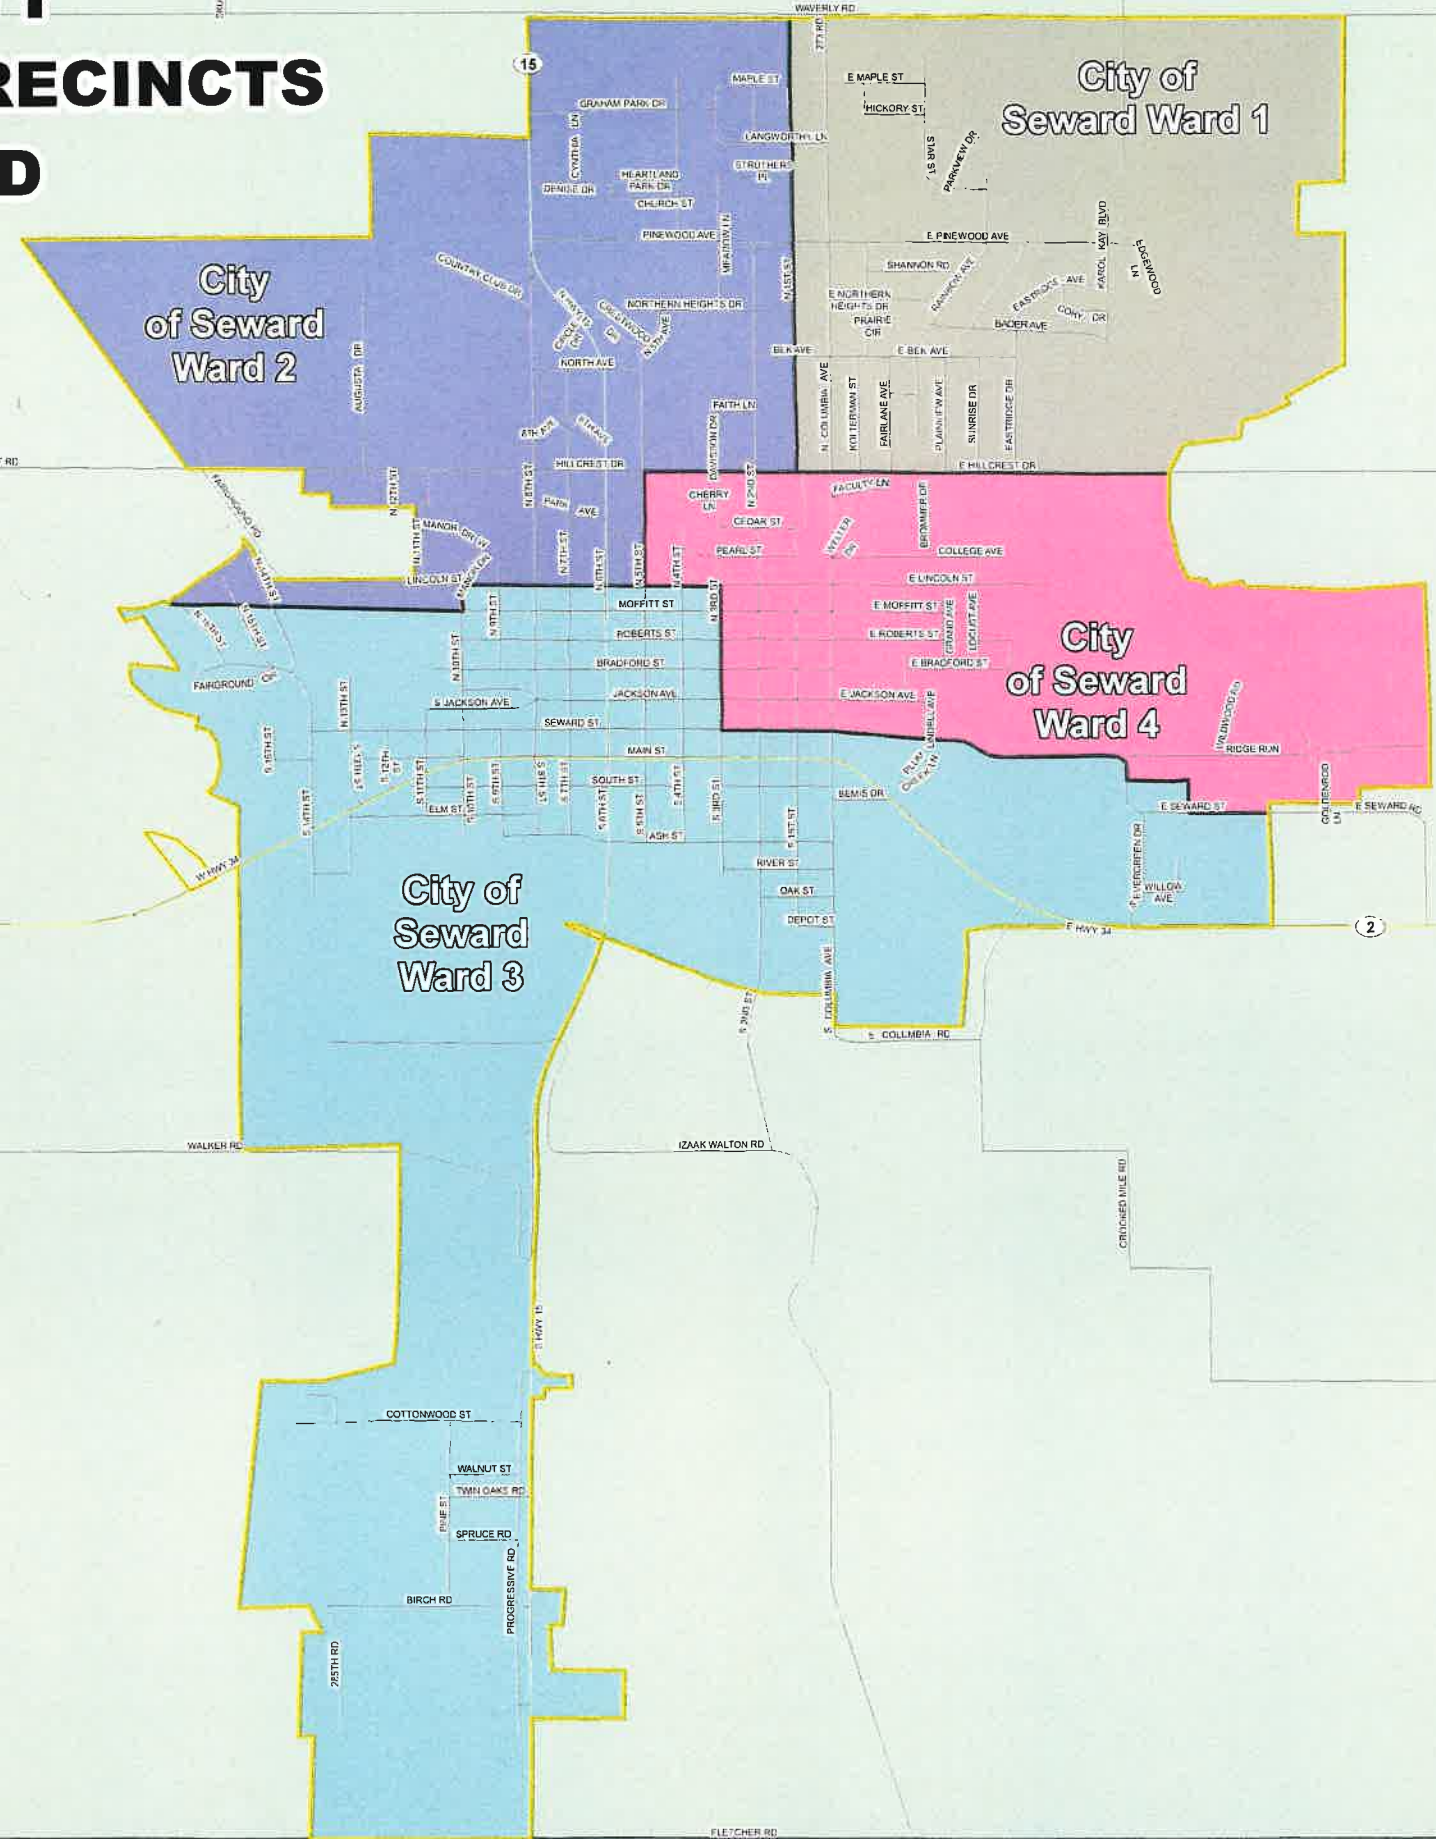

# SEWARD COUNTY 2021 VOTING PRECINCTS

Precinct Name	Registered Voters
B Precinct	216
C Precinct	524
City of Seward Ward 1	1,362
City of Seward Ward 2	1,351
City of Seward Ward 3	1,151
City of Seward Ward 4	820
E Precinct	685
G Precinct	344
H Precinct	920
I Precinct	883
J Precinct	266
K Precinct	499
M-BX Precinct	672
M-CO Precinct	157
O-1 Precinct	700
O-2 Precinct	881
<b>Total</b>	<b>11,431</b>

# SEWARD COUNTY

## 2021 VOTING PRECINCTS

**G Precinct**

Precinct Name	Symbol
City of Seward Ward 1	Grey
City of Seward Ward 2	Blue
City of Seward Ward 3	Light Blue
City of Seward Ward 4	Pink
G Precinct	Light Green
J Precinct	Light Blue
Interstates	Thick Yellow Line
US Routes	Thin Yellow Line
Major Roads	Thin Grey Line
Local Road	Thin Black Line
Streams	Blue Line
City Limits	Yellow Outline
Water	Blue Area