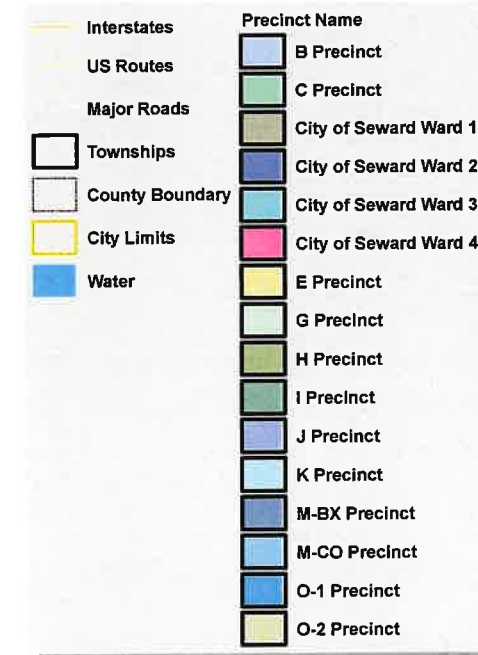

# SEWARD COUNTY 2021 VOTING PRECINCTS

Precinct Name	Registered Voters
B Precinct	216
C Precinct	524
City of Seward Ward 1	1,362
City of Seward Ward 2	1,351
City of Seward Ward 3	1,151
City of Seward Ward 4	820
E Precinct	685
G Precinct	344
H Precinct	920
I Precinct	883
J Precinct	266
K Precinct	499
M-BX Precinct	672
M-CO Precinct	157
O-1 Precinct	700
O-2 Precinct	881
<b>Total</b>	<b>11,431</b>

# SEWARD COUNTY

## 2021 VOTING PRECINCTS

**G Precinct**

Precinct Name	Symbol
City of Seward Ward 1	Grey
City of Seward Ward 2	Blue
City of Seward Ward 3	Light Blue
City of Seward Ward 4	Pink
G Precinct	Light Green
J Precinct	Light Blue
Interstates	Thick Yellow Line
US Routes	Thin Yellow Line
Major Roads	Thin Grey Line
Local Road	Thin Black Line
Streams	Blue Line
City Limits	Yellow Outline
Water	Blue Area