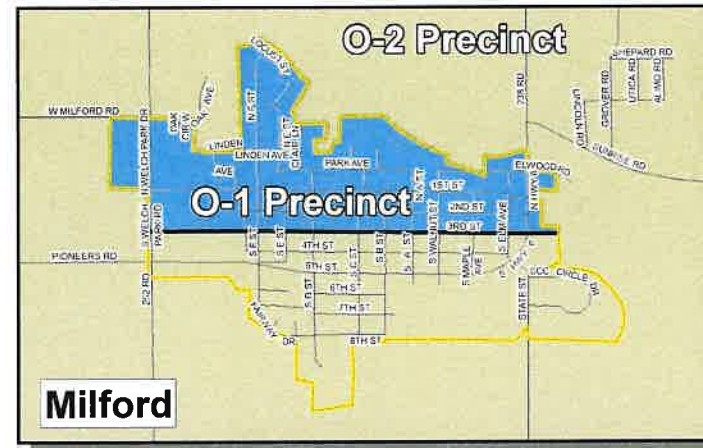

# SEWARD COUNTY 2021 VOTING PRECINCTS

Precinct Name	Registered Voters
B Precinct	216
C Precinct	524
City of Seward Ward 1	1,362
City of Seward Ward 2	1,351
City of Seward Ward 3	1,151
City of Seward Ward 4	820
E Precinct	685
G Precinct	344
H Precinct	920
I Precinct	883
J Precinct	266
K Precinct	499
M-BX Precinct	672
M-CO Precinct	157
O-1 Precinct	700
O-2 Precinct	881
<b>Total</b>	<b>11,431</b>

# SEWARD COUNTY