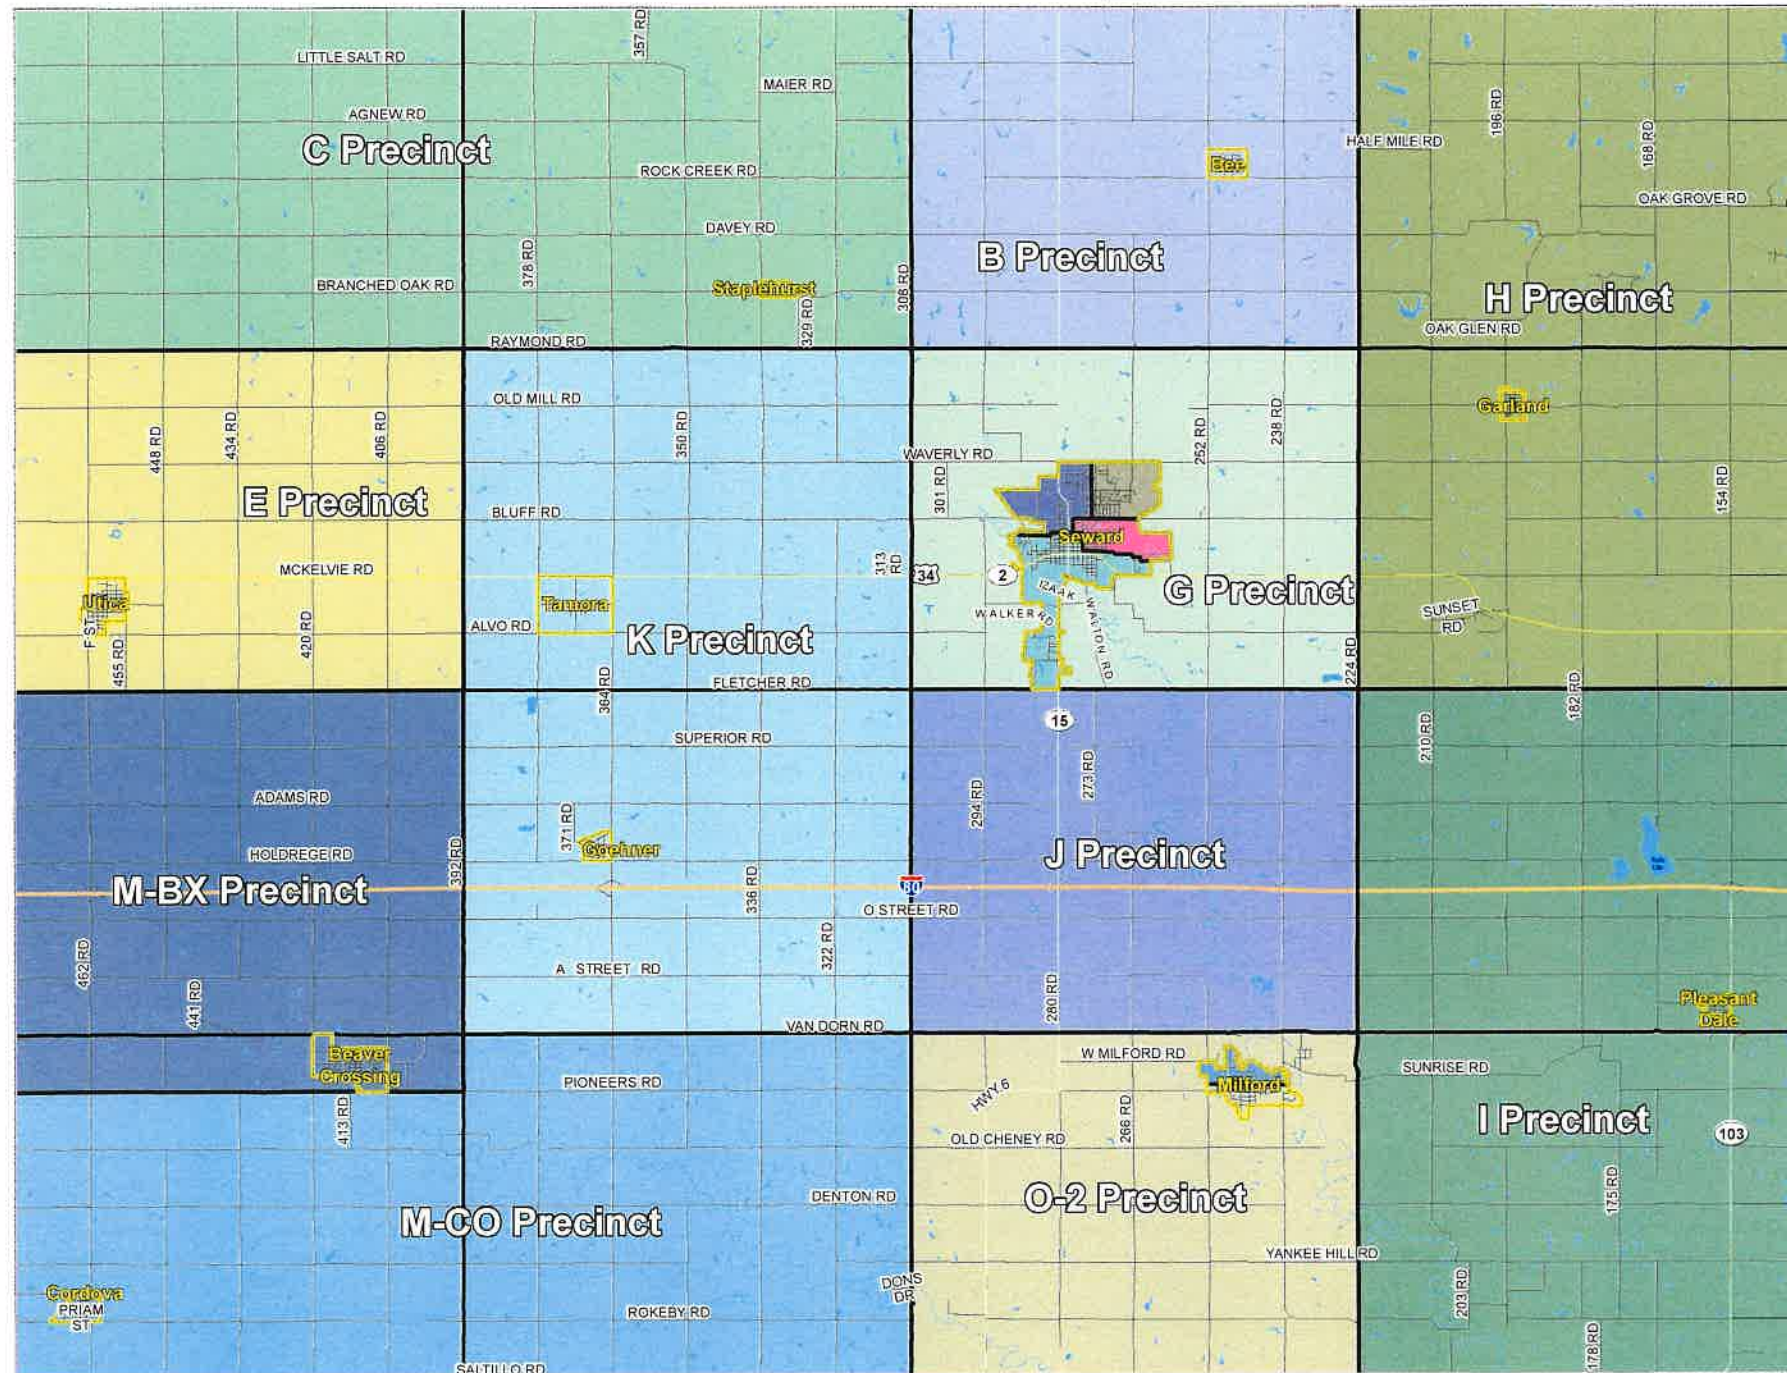

# SEWARD COUNTY 2021 VOTING PRECINCTS

Precinct Name	Registered Voters
B Precinct	216
C Precinct	524
City of Seward Ward 1	1,362
City of Seward Ward 2	1,351
City of Seward Ward 3	1,151
City of Seward Ward 4	820
E Precinct	685
G Precinct	344
H Precinct	920
I Precinct	883
J Precinct	266
K Precinct	499
M-BX Precinct	672
M-CO Precinct	157
O-1 Precinct	700
O-2 Precinct	881
<b>Total</b>	<b>11,431</b>

# SEWARD COUNTY

## 2021 VOTING PRECINCTS

**G Precinct**

Precinct Name	Symbol
City of Seward Ward 1	Grey
City of Seward Ward 2	Blue
City of Seward Ward 3	Light Blue
City of Seward Ward 4	Pink
G Precinct	Light Green
J Precinct	Light Blue
Interstates	Thick Yellow Line
US Routes	Thin Yellow Line
Major Roads	Thin Grey Line
Local Road	Thin Black Line
Streams	Blue Line
City Limits	Yellow Outline
Water	Blue Area